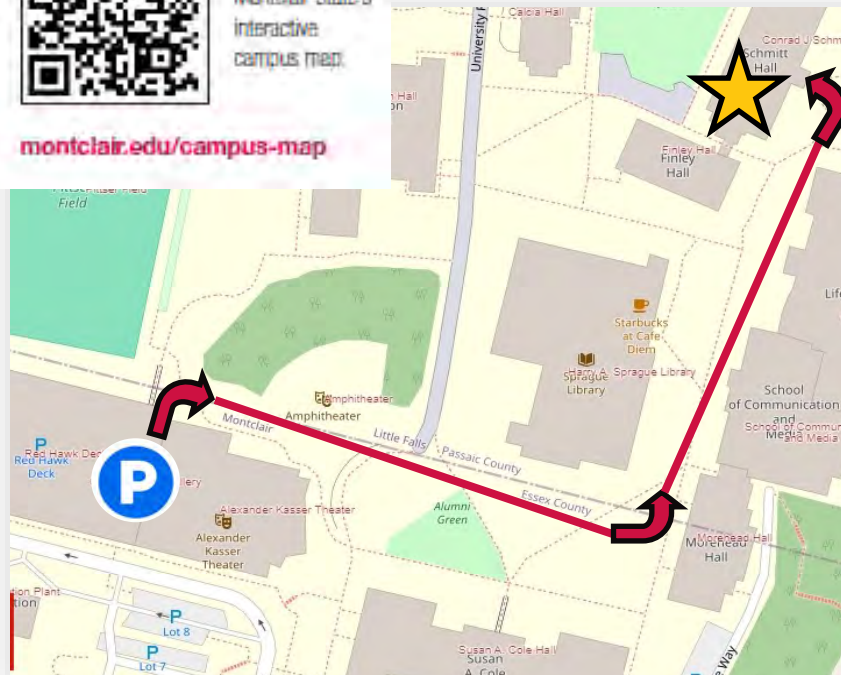

MONTCLAIR

STATE UNIVERSITY

Directions to Montclair State University Parking and Walking Instructions

Parking Location: Red Hawk Parking Deck

After entering the University's main entrance on Normal Avenue (off of Valley Rd.), head to the Red Hawk Parking deck. Most Map apps can find this parking deck as "Red Hawk Deck". We will provide a free parking pass to exit. From the deck you will walk to Schmitt Hall (Room 327).

Walking Instructions to Schmitt Hall (Room 327)

When exiting the Red Hawk Parking deck (FIFTH FLOOR), make a right following signs for Susan A. Cole Hall. Pass Cole Hall, which should be on your right, and turn left once you come to Morehead Hall. Continue straight, passing Sprague Library and Finley Hall on your left and Life Hall on your right. Schmitt will be on your left across from Memorial Auditorium. From the lobby the elevators to the third floor (Room 327) will be on your left at the end of the hall through the double doors.

Scan here to visit
Montclair State's
interactive
campus map.

montclair.edu/campus-map

University Address

1 Normal Avenue
Montclair, NJ 07043