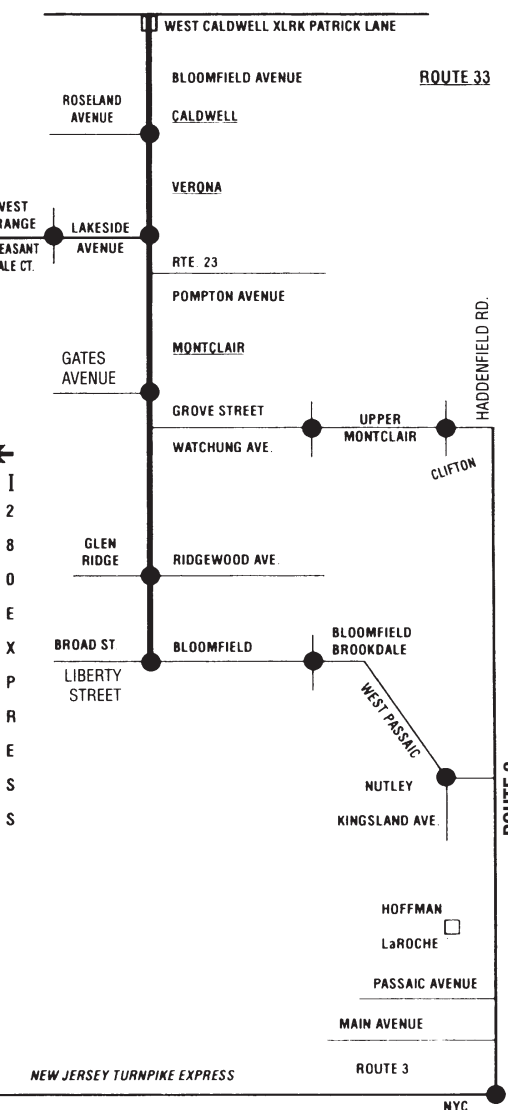

SO - Trip operates Saturday's only.
 BT - Trip operates via Race Track when open.

8:00	8:20	8:30	8:45	8:55	
9:00	9:20	9:30	9:45	9:55	
10:00	10:20	10:30	10:45	10:55	
11:00	11:20	11:30	11:45	11:55	
12:01 PM	12:20	12:30	12:45	12:55	
1:00	1:20	1:30	1:45	1:55	
2:00	2:20	2:30	2:45	2:55	
3:00	3:20	3:30	3:45	3:55	
4:00	4:20	4:30	4:45	4:55	
5:00	5:20	5:30	5:45	5:55	
6:00	6:20	6:30	6:45	6:55	
7:00	7:20	7:30	7:45	7:55	
8:05	8:15	8:19	8:29	8:39	
8:48	8:55	8:59	9:09	9:19	
9:30	9:48	9:55	10:09	10:19	
10:45	11:03	11:10	11:24	11:34	
11:45	12:05	12:12	12:26	12:36	
12:45				1:34	

#33 NEW YORK TO WEST CALDWELL SATURDAY/SUNDAY/HOLIDAYS

6:25	6:30	6:45	6:50	6:57	7:02
7:25	7:30	7:45	7:50	7:57	8:02
8:25	8:30	8:45	8:50	8:57	9:02
9:25	9:30	9:45	9:50	9:57	10:02
10:25	10:30	10:45	10:50	10:57	11:02
11:25	11:30	11:45	11:50	11:57	12:02
12:25	12:30	12:45	12:50	12:57	1:02
1:25	1:30	1:45	1:50	1:57	2:02
2:25	2:30	2:45	2:50	2:57	3:02
3:25	3:30	3:45	3:50	3:57	4:02
4:25	4:30	4:45	4:50	4:57	5:02
5:25	5:30	5:45	5:50	5:57	6:02
6:25	6:30	6:45	6:50	6:57	7:02
7:30	7:39	7:45	7:50	7:55	8:00
8:30	8:39	8:45	8:50	8:55	9:00
9:30	9:39	9:45	9:50	9:55	10:00
10:30	10:39	10:45	10:50	10:55	11:00
11:45	11:54	12:00	12:04	12:09	12:13

#33 WEST CALDWELL TO NEW YORK SATURDAY/SUNDAY/HOLIDAYS

6:25	6:30	6:45	6:50	6:57	7:02
7:25	7:30	7:45	7:50	7:57	8:02
8:25	8:30	8:45	8:50	8:57	9:02
9:25	9:30	9:45	9:50	9:57	10:02
10:25	10:30	10:45	10:50	10:57	11:02
11:25	11:30	11:45	11:50	11:57	12:02
12:25	12:30	12:45	12:50	12:57	1:02
1:25	1:30	1:45	1:50	1:57	2:02
2:25	2:30	2:45	2:50	2:57	3:02
3:25	3:30	3:45	3:50	3:57	4:02
4:25	4:30	4:45	4:50	4:57	5:02
5:25	5:30	5:45	5:50	5:57	6:02
6:25	6:30	6:45	6:50	6:57	7:02

G Trips operate via Grove St., Clifton - Montclair to and from New York 1st Stop leaving New York

M Trips start and end at Gates Ave. and Bloomfield, Montclair

EX Trips operate express via NJTP - I-280 to Pleasant Valley Way, West Orange and Lakeside Ave., Verona to and from NYC